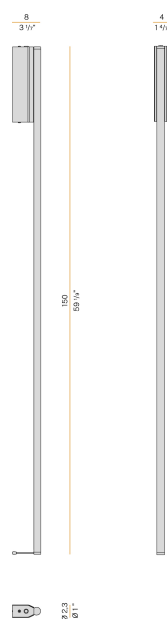

PANZERI

Hilow Line

220-240V AC dimmable (DALI/Push DIM)

A11006.150.0502

● mat black

Data sheet

CODE	A11006.150.0502
SYSTEM POWER CONSUMPTION	27W
EFFICACY	62.8lm/W
LIGHT SOURCE	LED
LIGHT SOURCE LIFETIME	L70 (B10) 60.000h
COLOUR TEMPERATURE	2700K Ra>90
LIGHT DISTRIBUTION	diffused
POWER SUPPLY	220-240V AC
FREQUENCY	50/60Hz
ELECTRICAL CONFIGURATION	dimmable (DALI/Push DIM)
DRIVER	integrated included
NOMINAL LUMINOUS FLUX	2520lm
LUMEN OUTPUT	1696lm
EFFICIENCY	67.3%
WEIGHT	1,35 Kg
PROTECTION DEGREE	IP20
COLOUR TOLLERANCES	SDCM 3
PACKING DIMENSIONS	12,0 x 160,0 x 7,0 cm

Wall lighting fixture for interiors, with indirect light emission.
Pickled sheet metal wall bracket in polyacrylic paint.
Pickled sheet metal wall plate in polyacrylic paint.
Extruded aluminium structure in white, mat black, bronze, mat brass or titanium polyacrylic paint.
Die-cast aluminium end caps in polyacrylic paint.
Extruded polycarbonate diffuser with opaline finish.

Technical drawing

PANZERI

Hilow Line

Accessories / power supply

YCI11002.400

4m (157,5") long power cable with foot switch and plug.